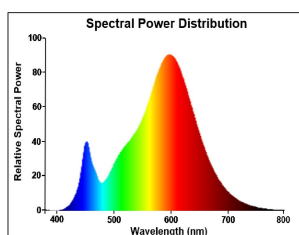

ToLEDo Retro Candle

ToLEDo RT Candle CL 470LM 827 E14 SL4
0029551

IP rating	IP20
Product EAN number	5410288295510

PHOTOMETRY