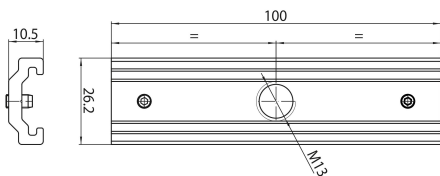

ONETRACK MEDIUM M13 BRACKET WHITE S-9000/322-M13-W 9200800

Features

- OneTrack accessory, M13 threaded medium bracket for junction, in aluminum. White.

Product Overview

Product name	ONETRACK MEDIUM M13 BRACKET WHITE S-9000/322-M13-W
Technology	Accessory
General application	Museums & Galleries, Office
ETIM Class	EC000101
Housing colour	White
Warranty	5 years

Technical drawings

Data table

GENERAL DATA

ONETRACK MEDIUM M13 BRACKET WHITE S-9000/322-M13-W 9200800

Product name	ONETRACK MEDIUM M13 BRACKET WHITE S-9000/322-M13-W
Technology	Accessory
General application	Museums & Galleries, Office
ETIM Class	EC000101
Warranty	5 years

ELECTRICAL DATA

Control gear required	No
------------------------------	----

PHYSICAL DATA

Housing colour	White
Nominal Product Length (mm)	100
Nominal Product Width (mm)	26.2
Nominal Product Height (mm)	10.5
Weight (kg)	0.037

PACKAGING

Single packaging type	Plastic
Packaging single length / height (cm)	3.9
Packaging single width (cm)	3.0
Packaging single depth (cm)	2.53
Units per outer package	1
Packaging outer length / height (cm)	3.9
Packaging outer width (cm)	3.0
Packaging outer depth (cm)	2.53