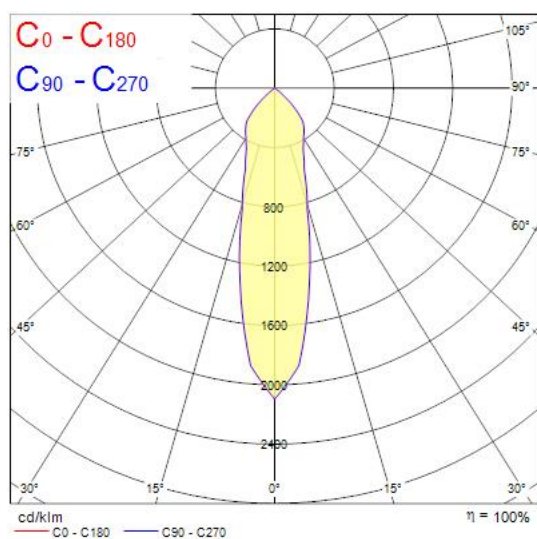

Concord

EXPOSPOT 90 TRIO HO RA90 4000K NB WHITE 2070108

Control gear mounting	Remote
Housing colour	White
IP rating	IP20
IK rating	IK02
Product EAN number	5025768701087
Warranty	5 years

Photometry