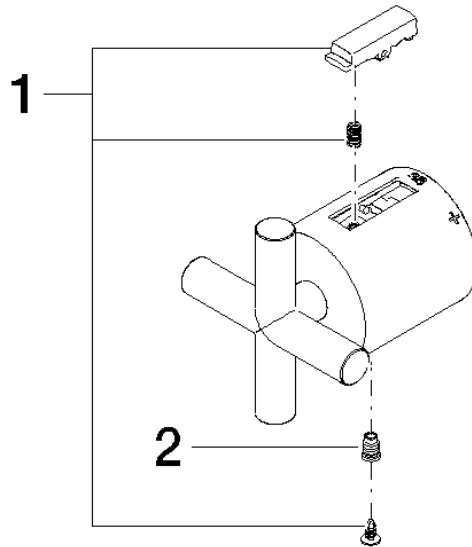

Handle Thermostat Ø 46 mm - Brushed Champagne (22kt Gold)

SPARE PARTS

90 17 33 027 00 Product version from 4/1/2025

Handle Thermostat Ø 46 mm - Brushed Champagne (22kt Gold)

SPARE PARTS

90 17 33 027 00 Product version from 4/1/2025

90 17 33 027 00 Product version from 4/1/2025

Parts for other finishes can be found here: [Chrome](#)

Spare parts list

No.	Item Number	Name	Quantity used	Delivery time
1	90 21 33 011 00-13	Repair kit for thermostat handle - black	1.00	14
2	90 31 11 517 00 90	Bolt for thermostat handle M5 -	1.00	14