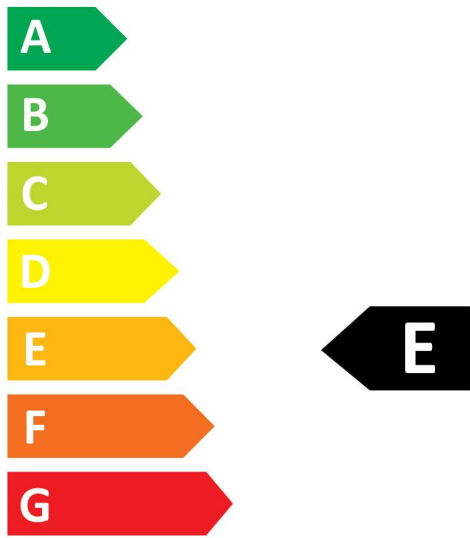

ELECTRICAL DATA

Wattage (W)	7
Equivalent watt (W)	60
Primary Supply/Product voltage - min (V)	220
Control gear required	No
Inrush Current (A)	0.19
Inrush Duration (μ s)	73
Lamp Energy Label (class)	E
Nominal Frequency (Hz)	50/60Hz

SYLVANIA

ToLEDo RT GLS CL 806LM 827 E27 SL4
0029549

SAFETY DATA

Optimal operating condition (°C)	-20-40
Breakage cleaning instructions	Not applicable
Special purpose lamp	No
Dry applications use only	No
Suitable for household illumination	No
Safety message	Not Suitable for totally enclosed fixtures

Energy label

 **ENERG** ⚡
SYLVANIA
0029549

7
kWh/1000h

2019/2015

 **ENERG** ⚡
SYLVANIA
0029549

7
kWh/1000h

2019/2015

Light your world