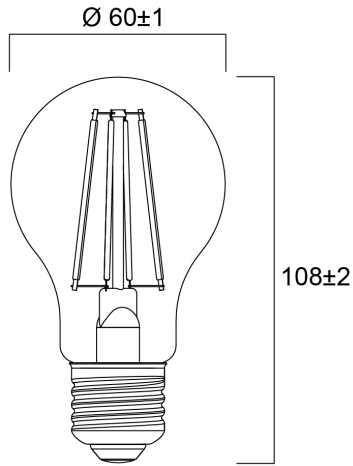

Product Overview

Product name	ToLEDo RT GLS CL 806LM 827 E27 SL4
Technology	LED
Watt (Rated) (W)	7
Cap/Base	E27
Fixture rating	Open
Colour temperature (K)	2700
CRI (Ra)	80
Colour Variation Initial (SDCM)	6
Photobiological Risk Group	RG1
Wattage (W)	7
Product EAN number	5410288295497
Warranty	2 years

Technical drawings

Data table

GENERAL DATA

Product name	ToLEDo RT GLS CL 806LM 827 E27 SL4
Technology	LED
Watt (Rated) (W)	7
Cap/Base	E27
Fixture rating	Open
Operating temperature range (°C)	-20°C...+40°C
Performance ambient temperature Tq (°C)	25
Warranty	2 years

LIFETIME DATA

Lifespan L70 B50	12000
Average life (Rated) (h)	15000

PHYSICAL DATA

Nominal Product Length (mm)	108
Nominal Product Diameter (mm)	60
Weight (kg)	0.256

PACKAGING

Single packaging type	Carton
Product EAN number	5410288295497
Packaging single width (cm)	6.6
Packaging single depth (cm)	25.7
DUN14 (outer)	15410288295494
Packaging outer length / height (cm)	13.0