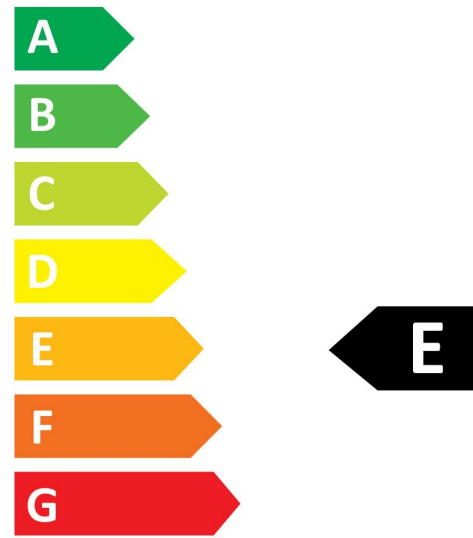

ELECTRICAL DATA

Wattage (W)	7
Equivalent watt (W)	60
Primary Supply/Product voltage - min (V)	220
Control gear required	No
Inrush Current (A)	0.19
Inrush Duration (μ s)	73
Lamp Energy Label (class)	E
Nominal Frequency (Hz)	50/60Hz

Energy label

 **ENERG** ⚡
SYLVANIA
0029549

7
kWh/1000h

2019/2015

 **ENERG** ⚡
SYLVANIA
0029549

7
kWh/1000h

2019/2015

Light your world