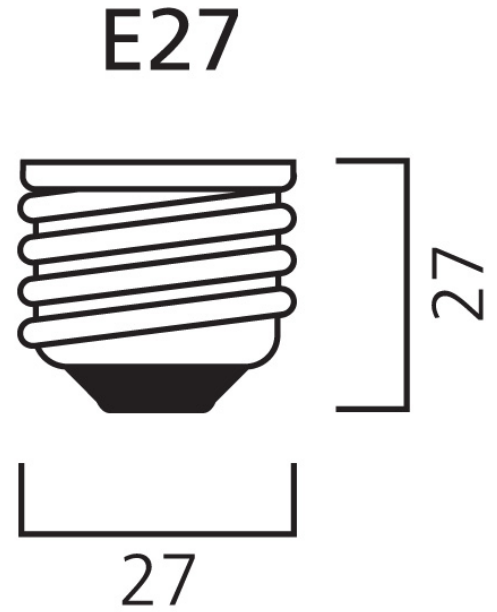

Product Overview

Product name	ToLEDo RT GLS CL 806LM 827 E27 SL4
Technology	LED
Watt (Rated) (W)	7
Cap/Base	E27
Fixture rating	Open
Colour temperature (K)	2700
CRI (Ra)	80
Colour Variation Initial (SDCM)	6
Photobiological Risk Group	RG1
Wattage (W)	7
Product EAN number	5410288295497
Warranty	2 years

Technical drawings

Data table

GENERAL DATA

Product name	ToLEDo RT GLS CL 806LM 827 E27 SL4
Technology	LED
Watt (Rated) (W)	7
Cap/Base	E27
Fixture rating	Open
Operating temperature range (°C)	-20°C...+40°C
Performance ambient temperature Tq (°C)	25
Warranty	2 years