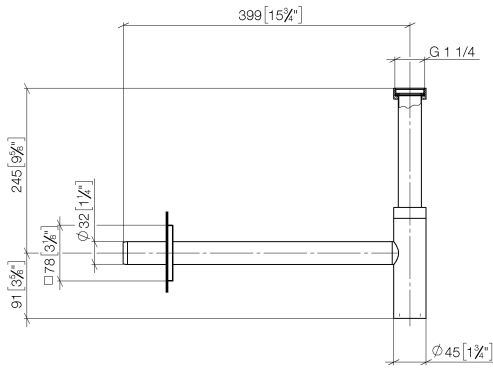

Siphon for basin 1 1/4" - Matte Black

SERIES SPECIFIC

10 060 780 Product version from 6/1/2024

- rosette 78 x 78 mm

	Matte Black	10 060 780-33
	Chrome	10 060 780-00
	Brushed Platinum	10 060 780-06
	Platinum	10 060 780-08
	Dark Chrome	10 060 780-19
	Brushed Durabronze (23kt Gold)	10 060 780-28
	Brushed Gold (PVD)	10 060 780-37
	Brushed Dark Brass (PVD)	10 060 780-39
	Brushed Bronze (PVD)	10 060 780-42
	Brushed Dark Bronze (PVD)	10 060 780-43
	Brushed Champagne (22kt Gold)	10 060 780-46
	Champagne (22kt Gold)	10 060 780-47
	Brushed Chrome	10 060 780-93
	Brushed Dark Platinum	10 060 780-99

Siphon for basin 1 1/4" - Matte Black

SERIES SPECIFIC

10 060 780 Product version from 6/1/2024

mm [inches]

10 060 780 Product version from 6/1/2024

Parts for other finishes can be found here: [Chrome](#)

Siphon for basin 1 1/4" - Matte Black