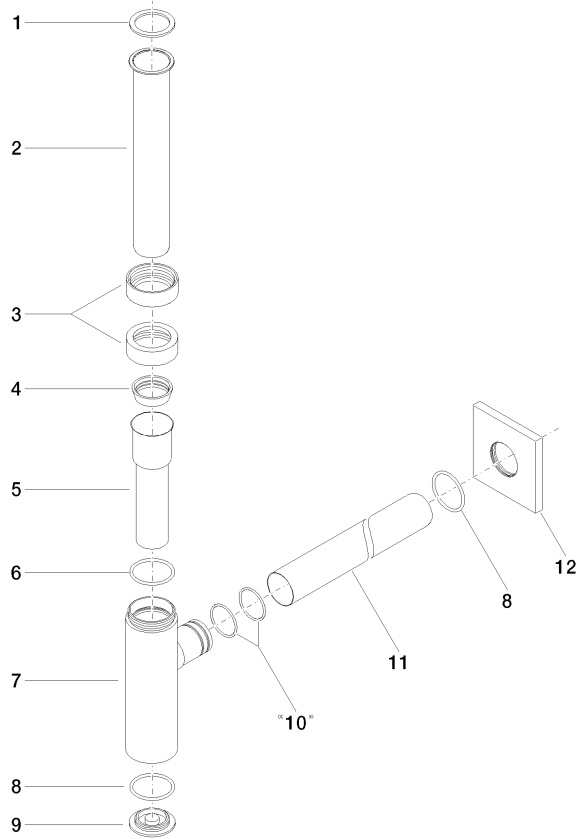

Siphon for basin 1 1/4" - Matte Black

SERIES SPECIFIC

10 060 780 Product version from 6/1/2024

mm [inches]

10 060 780 Product version from 6/1/2024

Parts for other finishes can be found here: [Chrome](#)

Siphon for basin 1 1/4" - Matte Black

SERIES SPECIFIC

10 060 780 Product version from 6/1/2024

Spare parts list

No.	Item Number	Name	Quantity used	Delivery time
8	09 14 10 148 90	O-Ring 32 x 2,5 mm -	2.00	14
11	09 28 23 018-33	Pipe for odour trap Ø 32 x 375 mm - Matte Black	1.00	-
Spare part can no longer be ordered, please order the replacement item				
7	04 11 01 045 00-33	Body for odour trap Ø 45 x 149 mm - Matte Black	1.00	-
Spare part can no longer be ordered, please order the replacement item				
2	09 28 23 007-33	Pipe for odour trap Ø 32 x Ø 39 x 200 mm - Matte Black	1.00	40
3	09 23 30 022-33	Mounting for odour trap without side flat 1 1/4" - Matte Black	2.00	-
Spare part can no longer be ordered, please order the replacement item				
4	09 14 03 015 90	Washer Profile seal odour trap Ø 39 x 12 mm -	1.00	14
6	09 14 10 149 90	O-Ring 34 x 2,5 mm -	1.00	14
1	09 14 20 060 90	Washer NBR 70 -	1.00	14
10	09 14 10 112 90	O-Ring 24,0 x 2,0 mm -	2.00	14
5	09 28 23 019-33	Pipe for odour trap Ø 37,1 x 123,5 mm - Matte Black	1.00	-
Spare part can no longer be ordered, please order the replacement item				
9	09 21 02 004-33	Cover Ø 39,5 x 7 mm - Matte Black	1.00	40
12	09 27 78 021-33	Rosette 78 x 78 x 8 x Ø 32,6 mm - Matte Black	1.00	-
Spare part can no longer be ordered, please order the replacement item				