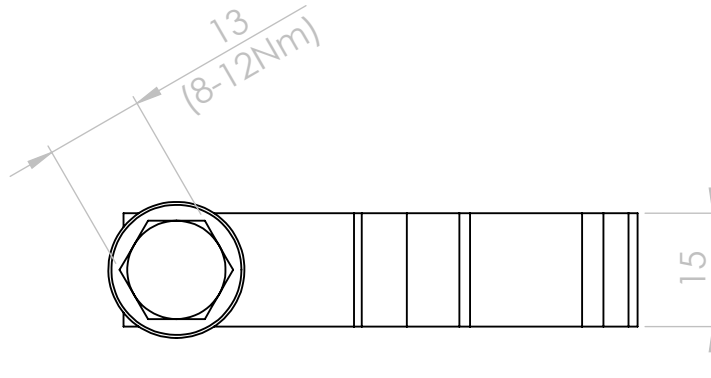

# COMMERCIAL DRAWING

ENSTALL™

PRODUCT: CFE MLPE Clip HW + M8 bolt

ARTICLE NUMBER: 1008068

WEIGHT: Est. 33.289g

PROJECT PR2202

MATERIAL: Aluminium + Stainless steel

RELEASE DATE: 07-04-2026