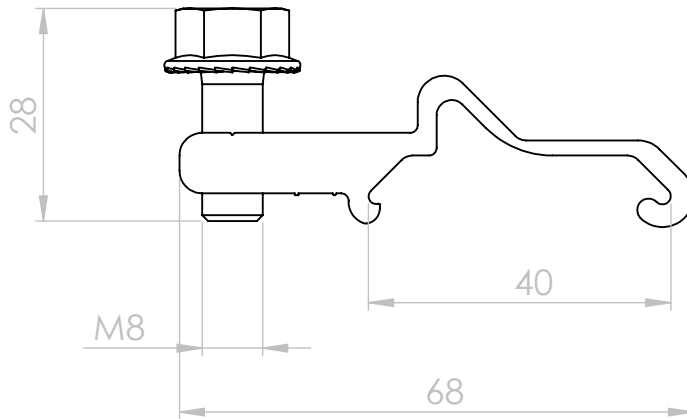

# COMMERCIAL DRAWING

ENSTALL™

PRODUCT: CFE MLPE Clip HW + M8 bolt

ARTICLE NUMBER: 1008068

WEIGHT: Est. 33.289g

PROJECT PR2202

MATERIAL: Aluminium + Stainless steel

RELEASE DATE: 07-04-2026