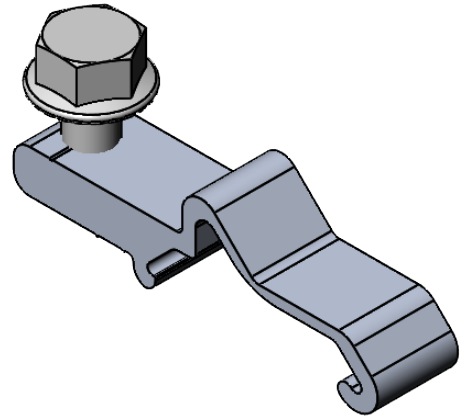

# COMMERCIAL DRAWING

ENSTALL™

PRODUCT: CFE MLPE Clip HW + M8 bolt

ARTICLE NUMBER: 1008068

WEIGHT: Est. 33.289g

PROJECT PR2202

MATERIAL: Aluminium + Stainless steel

RELEASE DATE: 07-04-2026