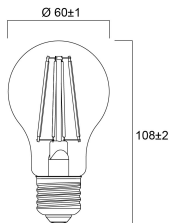

TECHNICAL DRAWINGS