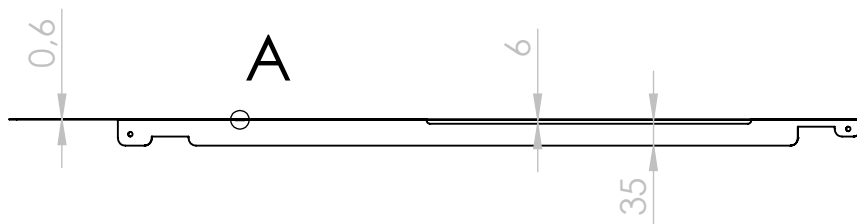

COMMERCIAL DRAWING

DETAIL A
SCALE 1 : 1

	PRODUCT: Wind deflector left	
	ARTICLE NUMBER: 1007224	WEIGHT: 1,04 kg
PROJECT FT2009	MATERIAL: Steel Magnelis	RELEASE DATE: 24-02-2026
ENGINEERING ID: 201155	DISCLAIMER: NO RIGHTS CAN BE DERIVED FROM THE INFORMATION PROVIDED BY THIS DOCUMENT	