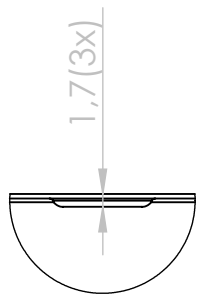

COMMERCIAL DRAWING

DETAIL A
SCALE 1 : 1

	PRODUCT: Wind deflector left	
	ARTICLE NUMBER: 1007224	WEIGHT: 1,04 kg
PROJECT FT2009	MATERIAL: Steel Magnelis	RELEASE DATE: 24-02-2026
ENGINEERING ID: 201155	DISCLAIMER: NO RIGHTS CAN BE DERIVED FROM THE INFORMATION PROVIDED BY THIS DOCUMENT	