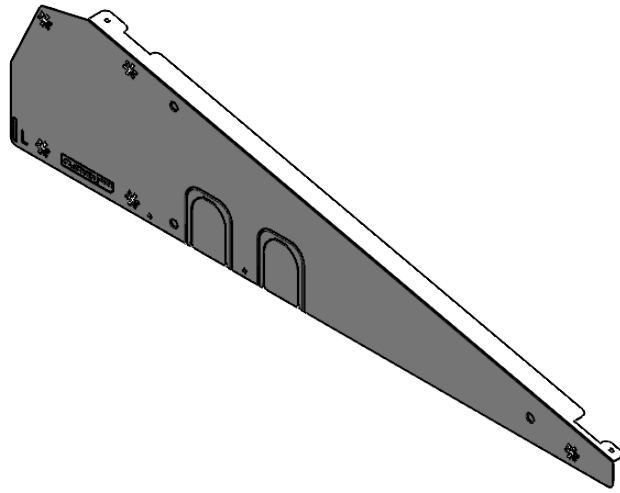

COMMERCIAL DRAWING

DETAIL A
SCALE 1 : 1

	PRODUCT: Wind deflector left	
	ARTICLE NUMBER: 1007224	WEIGHT: 1,04 kg
PROJECT FT2009	MATERIAL: Steel Magnelis	RELEASE DATE: 24-02-2026
ENGINEERING ID: 201155	DISCLAIMER: NO RIGHTS CAN BE DERIVED FROM THE INFORMATION PROVIDED BY THIS DOCUMENT	