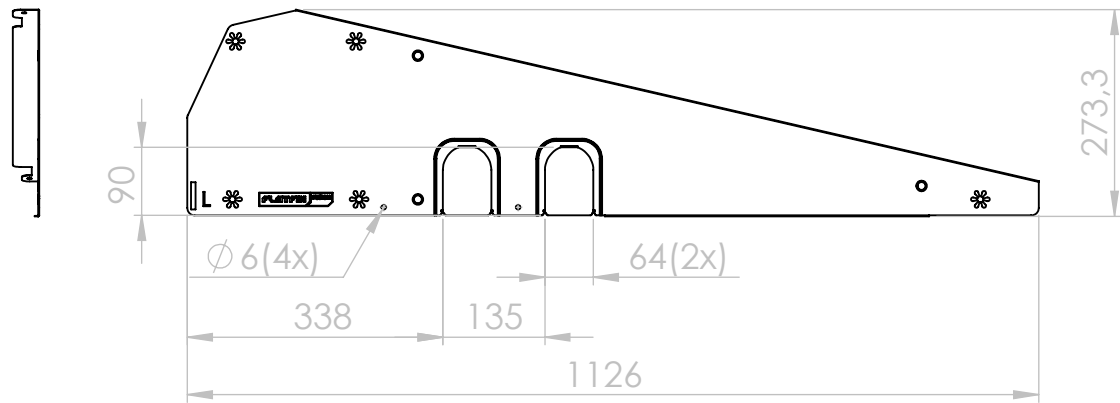

COMMERCIAL DRAWING

DETAIL A
SCALE 1 : 1

	PRODUCT: Wind deflector left	
	ARTICLE NUMBER: 1007224	WEIGHT: 1,04 kg
PROJECT FT2009	MATERIAL: Steel Magnelis	RELEASE DATE: 24-02-2026
ENGINEERING ID: 201155	DISCLAIMER: NO RIGHTS CAN BE DERIVED FROM THE INFORMATION PROVIDED BY THIS DOCUMENT	