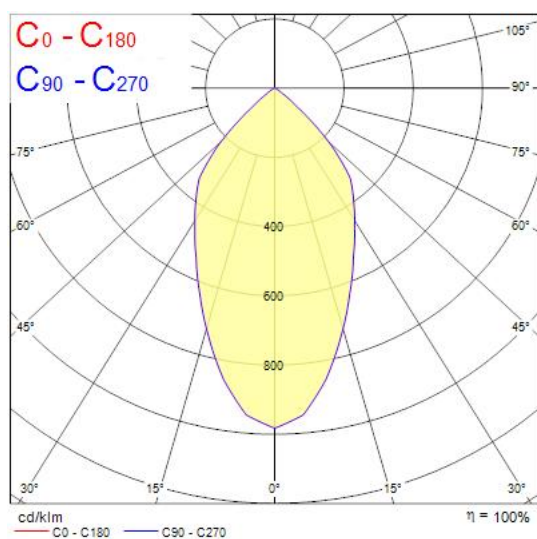

Concord

EXPOSPOT 90 TRIO HO RA90 3000K WB WHITE 2070106

Control gear mounting	Remote
Housing colour	White
IP rating	IP20
IK rating	IK02
Product EAN number	5025768701063
Warranty	5 years

Photometry