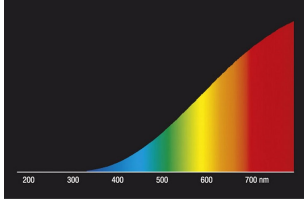

Eco Linear Double Ended R7s *DE 118MM ECO 230V 120W R7S BL* 0022578

TECHNICAL DRAWINGS