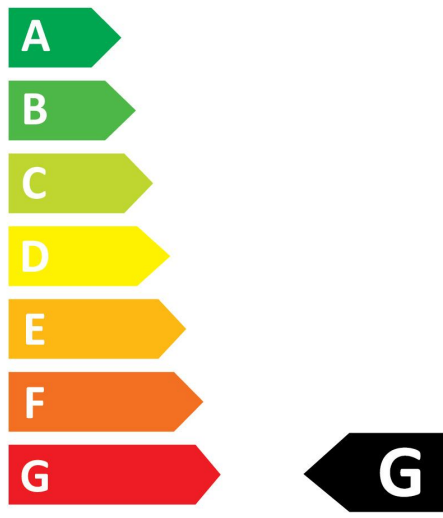

120
kWh/1000h

2019/2015