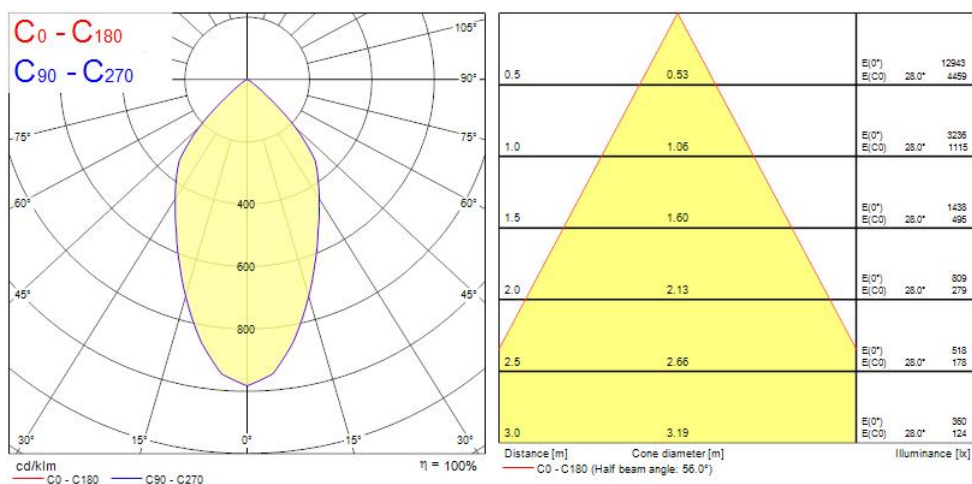

Concord

EXPOSPOT 90 TRIO HO RA90 3000K WB WHITE 2070106

Control gear mounting

Remote

Housing colour

White

IP rating

IP20

IK rating

IK02

Product EAN number

5025768701063

Warranty

5 years

Photometry

Technical drawings