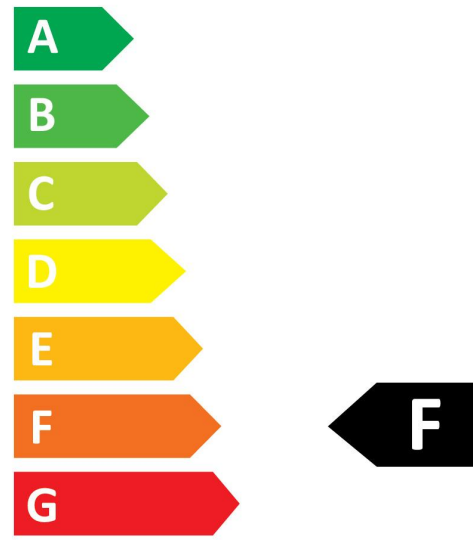

Energy label

 **ENERG** ⚡
SYLVANIA
0029547

5
kWh/1000h

2019/2015

 **ENERG** ⚡
SYLVANIA
0029547

5
kWh/1000h

2019/2015

Light your world