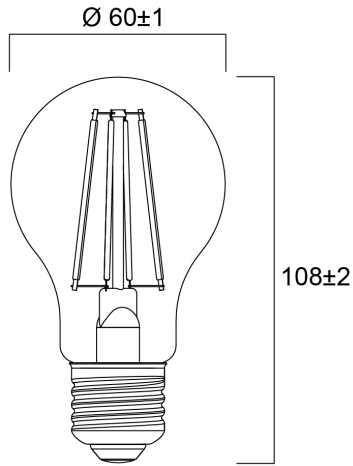

Product Overview

| | |
|---------------------------------|------------------------------------|
| Product name | ToLEDo RT GLS CL 470LM 827 E27 SL4 |
| Technology | LED |
| Watt (Rated) (W) | 4.5 |
| Cap/Base | E27 |
| Fixture rating | Open |
| Colour temperature (K) | 2700 |
| CRI (Ra) | 80 |
| Colour Variation Initial (SDCM) | 6 |
| Photobiological Risk Group | RG1 |
| Wattage (W) | 4.5 |
| Product EAN number | 5410288295473 |
| Warranty | 2 years |

Technical drawings

Data table

GENERAL DATA

| | |
|---|------------------------------------|
| Product name | ToLEDo RT GLS CL 470LM 827 E27 SL4 |
| Technology | LED |
| Watt (Rated) (W) | 4.5 |
| Cap/Base | E27 |
| Fixture rating | Open |
| Operating temperature range (°C) | -20°C...+40°C |
| Performance ambient temperature Tq (°C) | 25 |
| Warranty | 2 years |

LIFETIME DATA

| | |
|--------------------------|-------|
| Lifespan L70 B50 | 12000 |
| Average life (Rated) (h) | 15000 |

PHYSICAL DATA

| | |
|-------------------------------|-------|
| Nominal Product Length (mm) | 108 |
| Nominal Product Diameter (mm) | 60 |
| Weight (kg) | 0.256 |