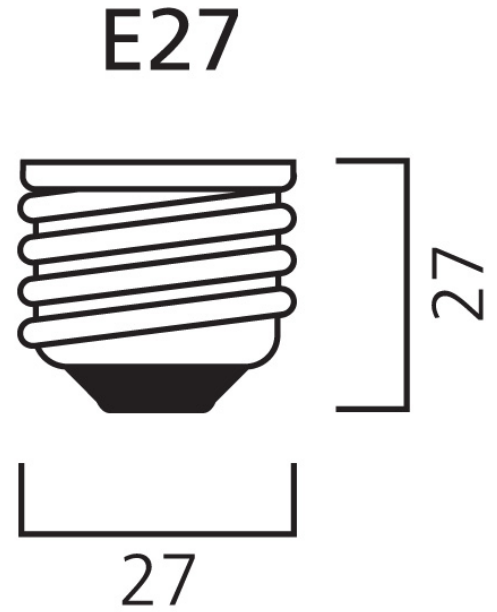

Product Overview

| | |
|---------------------------------|------------------------------------|
| Product name | ToLEDo RT GLS CL 470LM 827 E27 SL4 |
| Technology | LED |
| Watt (Rated) (W) | 4.5 |
| Cap/Base | E27 |
| Fixture rating | Open |
| Colour temperature (K) | 2700 |
| CRI (Ra) | 80 |
| Colour Variation Initial (SDCM) | 6 |
| Photobiological Risk Group | RG1 |
| Wattage (W) | 4.5 |
| Product EAN number | 5410288295473 |
| Warranty | 2 years |

Technical drawings

Data table

GENERAL DATA

| | |
|---|------------------------------------|
| Product name | ToLEDo RT GLS CL 470LM 827 E27 SL4 |
| Technology | LED |
| Watt (Rated) (W) | 4.5 |
| Cap/Base | E27 |
| Fixture rating | Open |
| Operating temperature range (°C) | -20°C...+40°C |
| Performance ambient temperature Tq (°C) | 25 |
| Warranty | 2 years |