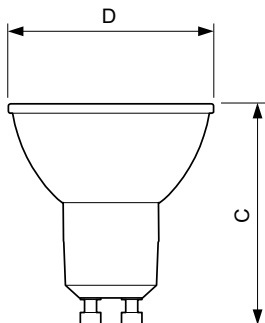

Maatschets

Product	D	C
MAS LED ExpertColor 5.5-50W GU10 930 25D	50 mm	54 mm

Fotometrische gegevens

Accent Lighting Spots - MAS LED ExpertColor 5.5-50W GU10 930 25D

Spectral Power Distribution Colour - MAS LED ExpertColor 5.5-50W GU10 930 25D