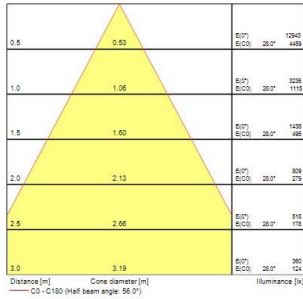

Expospot 90 cardan square

EXPOSPOT 90 TRIO HO RA90 3000K WB WHITE
2070106

TECHNICAL DRAWINGS