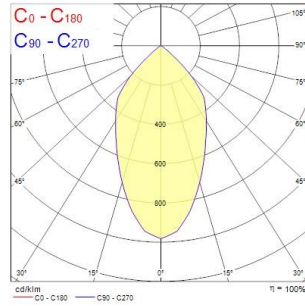

Expospot 90 cardan square

EXPOSPOT 90 TRIO HO RA90 3000K WB WHITE
2070106

TECHNICAL DRAWINGS