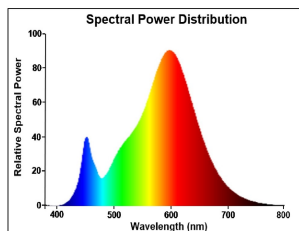

ToLEDo Retro GLS

ToLEDo RT GLS CL 470LM 827 E27 SL4
0029547