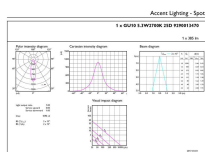

Maatschets

Product	D	C
MAS LED ExpertColor 5.5-50W GU10 927 25D	50 mm	54 mm

Fotometrische gegevens

Color Kinetics 41 Phot Lighting 41 Page 11

Accent Lighting Spots - MAS LED ExpertColor 5.5-50W GU10 927 25D