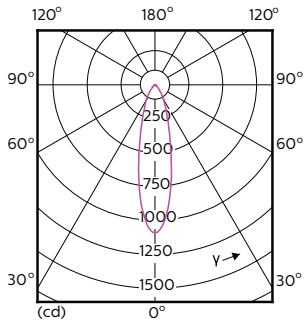

Maatschets

Product	D	C
MAS LED ExpertColor 5.5-50W GU10 927 25D	50 mm	54 mm

Fotometrische gegevens

Color Kinetics 41 Phot Lighting 41 Page 11

Accent Lighting Spots - MAS LED ExpertColor 5.5-50W GU10 927 25D

Spectral Power Distribution Colour - MAS LED ExpertColor 5.5-50W GU10 927 25D

MASTER LEDspot ExpertColor MV

Fotometrische gegevens

Light Distribution Diagram - MAS LED ExpertColor 5.5-50W GU10 927 25D

Levensduur