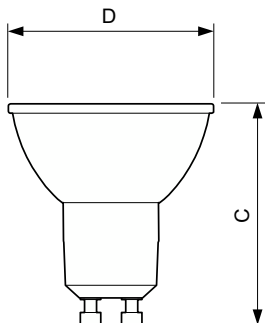

Maatschets

Product	D	C
MAS LED ExpertColor 5.5-50W GU10 927 25D	50 mm	54 mm

Fotometrische gegevens

Color Kinetics 41 Phot Lighting 41 Page 11

Accent Lighting Spots - MAS LED ExpertColor 5.5-50W GU10 927 25D