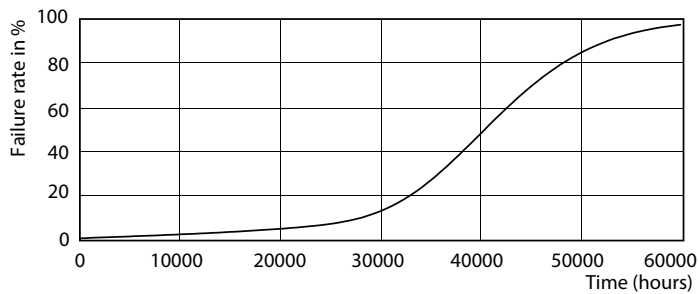

Spectral Power Distribution Colour - MAS LED ExpertColor 5.5-50W GU10 927 25D

MASTER LEDspot ExpertColor MV

Fotometrische gegevens

Light Distribution Diagram - MAS LED ExpertColor 5.5-50W GU10 927 25D

Levensduur