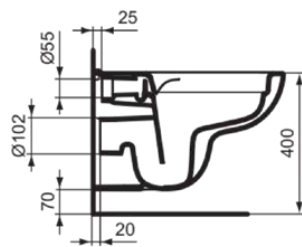

I.LIFE A

T4522MA

I.LIFE A | Wandcloset 360x540x330 mm in wit afwerking, CL1 volledige spoeling 4.5 - 6 l/min, horizontale afloop | CL1, RimLS+, IdealPlus

Afbeelding & technische tekening

Algemene informatie

Productcategorie:	Toiletten
Producttype:	Wandcloset
Merk:	Ideal Standard
Collectie:	I.LIFE A
Ontwerper:	Palomba Serafini Associati
Colour:	MA - Wit
Afwerking van het oppervlak:	glanzend
Hoogte (mm):	330
Breedte (mm):	360
Lengte / sprong (mm):	540
Bevestigingswijze:	Bevestigingsbouten
Nettogewicht (kg):	18.00
VVS:	613117060
EAN-code:	8014140486749

Kenmerken

CL1	CL1: 4.5 - 6 l/min	RimLS+
	IdealPlus	

Downloads

- [EPD](#)

Productnormen & certificeringen

Normen:	EN 997
Prestatieverklaring classificatie (DoP):	CL1-6A/5A

Product specificaties

CL1 volledige spoeling maximaal (liter):	6
CL1 volledige spoeling minimaal (liter):	4.5
Kindertoilet:	Nee
Kleurcode:	MA
Kleuromschrijving:	wit
Verborgen bevestiging:	Nee
IdealPlus technologie:	Ja
Spoel type:	Diepspoel
Model voor mindervaliden:	Nee
Materiaal:	Keramisch
Materiaalkwaliteit:	Vitreous China
Positie uitlaat:	Midden