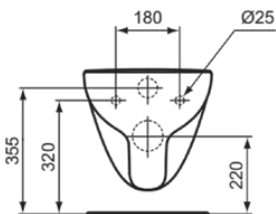

I.LIFE A

T4522MA

I.LIFE A | Wandcloset 360x540x330 mm in wit afwerking, CL1 volledige spoeling 4.5 - 6 l/min, horizontale afloop | CL1, RimLS+, IdealPlus

Afbeelding & technische tekening

Algemene informatie

Productcategorie:	Toiletten
Producttype:	Wandcloset
Merk:	Ideal Standard
Collectie:	I.LIFE A
Ontwerper:	Palomba Serafini Associati
Colour:	MA - Wit
Afwerking van het oppervlak:	glanzend
Hoogte (mm):	330
Breedte (mm):	360
Lengte / sprong (mm):	540
Bevestigingswijze:	Bevestigingsbouten
Nettogewicht (kg):	18.00
VVS:	613117060
EAN-code:	8014140486749

Kenmerken

CL1	CL1: 4.5 - 6 l/min	RimLS+
	IdealPlus	

Downloads

- [EPD](#)

Productnormen & certificeringen

Normen:	EN 997
Prestatieverklaring classificatie (DoP):	CL1-6A/5A

Product specificaties

CL1 volledige spoeling maximaal (liter):	6
CL1 volledige spoeling minimaal (liter):	4.5
Kindertoilet:	Nee
Kleurcode:	MA
Kleuromschrijving:	wit
Verborgen bevestiging:	Nee
IdealPlus technologie:	Ja
Spoel type:	Diepspoel
Model voor mindervaliden:	Nee
Materiaal:	Keramisch
Materiaalkwaliteit:	Vitreous China
Positie uitlaat:	Midden