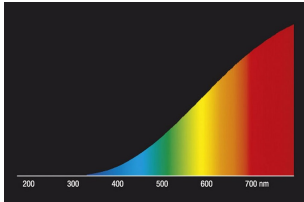

Eco Linear Double Ended R7s

DE 78MM ECO 230V 120W R7S BL
0022576

Lamp shape	Tube, double-ended
Type	Halogen
Cap/Base	R7s
Lamp finish	Clear
Fixture rating	Enclosed
General application	Education, Hospitality, Logistics & Industry, Museums & Galleries, Office, Residential & Consumer, Retail
ETIM Class	EC000038
Warranty	2 years
Luminous flux (lm)	2245
Colour temperature (K)	2950
Light colour	Homelight
CRI (Ra)	100
Colour Variation Initial (SDCM)	N/A
Photobiological Risk Group	Not applicable
Wattage (W)	120
Dimmable	Yes
Dimming method	Mains: leading / trailing edge
Average life (Nominal) (h)	1500
Product EAN number	5410288225760

PHOTOMETRY

TECHNICAL DRAWINGS