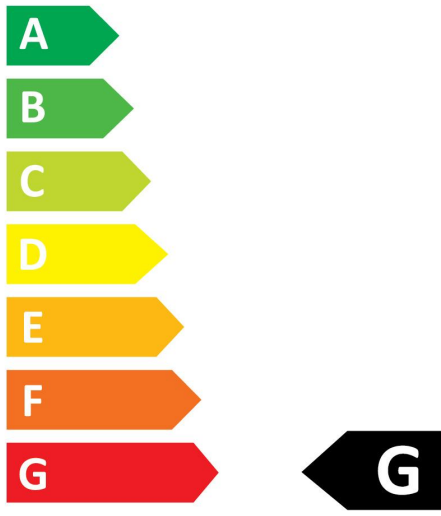

Eco Linear Double Ended R7s

DE 78MM ECO 230V 120W R7S BL

0022576

Product features

- - Instant illumination, - Excellent colour rendering, - Sparkling light output, - Transformer free operation, - Average life 1500hours, - Suitable for outdoor floodlighting/security lighting, - Suitable for interior floodlighting, uplighting and wall washing.

PRODUCT OVERVIEW

Product name	DE 78MM ECO 230V 120W R7S BL
Technology	Halogen
Watt (Rated) (W)	120

Eco Linear Double Ended R7s

DE 78MM ECO 230V 120W R7S BL
0022576

Lamp shape	Tube, double-ended
Type	Halogen
Cap/Base	R7s
Lamp finish	Clear
Fixture rating	Enclosed
General application	Education, Hospitality, Logistics & Industry, Museums & Galleries, Office, Residential & Consumer, Retail
ETIM Class	EC000038
Warranty	2 years
Luminous flux (lm)	2245
Colour temperature (K)	2950
Light colour	Homelight
CRI (Ra)	100
Colour Variation Initial (SDCM)	N/A
Photobiological Risk Group	Not applicable
Wattage (W)	120
Dimmable	Yes
Dimming method	Mains: leading / trailing edge
Average life (Nominal) (h)	1500
Product EAN number	5410288225760

Electrical data

Wattage (W)	120
-------------	-----

Eco Linear Double Ended R7s

DE 78MM ECO 230V 120W R7S BL
0022576

Equivalent watt (W)	150
Starting time (max) (s)	0.01
Warm-up time to 60% of full light (max) (s)	Instant full light
Primary Supply/Product voltage - min (V)	230
Primary Supply/Product voltage - max (V)	230
Lamp power factor	1
Control gear required	No
No. Of switching cycles before premature failures	>10000
Dimmable	Yes
Dimming method	Mains: leading / trailing edge
Lamp Energy Label (class)	G
kWh per 1000 hours burning time	120

TECHNICAL DRAWINGS

SYLVANIA

0022576

120
kWh/1000h

2019/2015

SYLVANIA

Eco Linear Double Ended R7s
DE 78MM ECO 230V 120W R7S BL
0022576

0022576