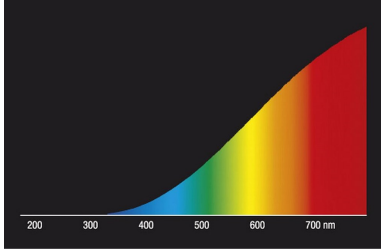

Eco Linear Double Ended R7s DE 78MM ECO 230V 120W R7S BL 0022576

TECHNICAL DRAWINGS

SYLVANIA

0022576