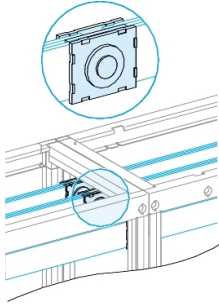

Productinformatieblad

Specificaties

LINERGY BS TSST HZ. RST 50/60MM

LVS04640

EAN Code: 3606481867025

Prijs: 117,90 EUR

Hoofd

range	Linergy
range of product	Linergy
product or component type	Verbinding
product name	Linergy BS
productnaam	Linergy Linergy BS railkoker PrismaSeT PrismaSeT P behuizing
normen	IEC 60439-1, binnenin de behuizing IEC 60439-2, binnenin de behuizing
product certifications	ASTA

Complementair

te toegekende bedrijfstrom	4000 A
dwardsdoorsnede rail	60 x 5 mm 50 x 10 mm 60 x 10 mm
height	67 mm
width	55 mm
net weight	0,8 kg
Quantity per set	Set van 1

Verpakkingseenheid

Unit Type of Package 1	PCE
Number of Units in Package 1	1
Package 1 Height	5,0 cm
Package 1 Width	5,5 cm
Package 1 Length	6,5 cm
Package 1 Weight	801,0 g
Unit Type of Package 2	S02
Number of Units in Package 2	12
Package 2 Height	15,0 cm
Package 2 Width	30,0 cm
Package 2 Length	40,0 cm
Package 2 Weight	9,819 kg