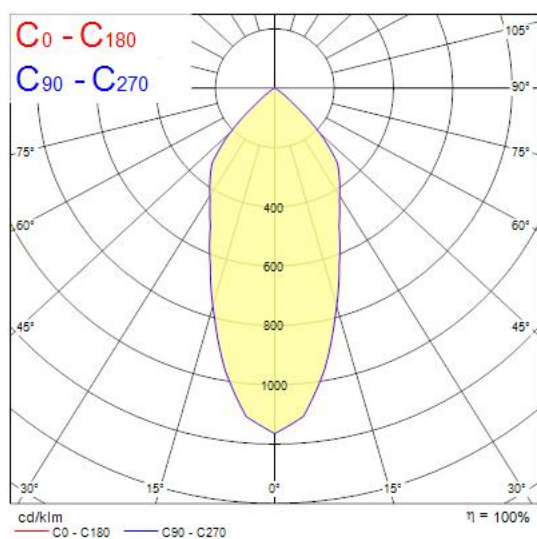

Concord

EXPOSPOT 90 TRIO HO RA90 3000K MB WHITE 2070105

Control gear mounting	Remote
Housing colour	White
IP rating	IP20
IK rating	IK02
Product EAN number	5025768701056
Warranty	5 years

Photometry