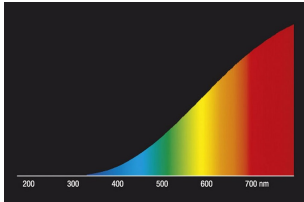

Eco Linear Double Ended R7s

DE 78MM ECO 230V 80W R7S BL
0022574

Lamp shape	Tube, double-ended
Type	Halogen
Cap/Base	R7s
Lamp finish	Clear
Fixture rating	Enclosed
General application	Education, Hospitality, Logistics & Industry, Museums & Galleries, Office, Residential & Consumer, Retail
ETIM Class	EC000038
Warranty	2 years
Luminous flux (lm)	1395
Colour temperature (K)	2900
Light colour	Homelight
CRI (Ra)	100
Colour Variation Initial (SDCM)	N/A
Photobiological Risk Group	Not applicable
Wattage (W)	80
Dimmable	Yes
Dimming method	Mains: leading / trailing edge
Average life (Nominal) (h)	1500
Product EAN number	5410288225746

PHOTOMETRY

TECHNICAL DRAWINGS