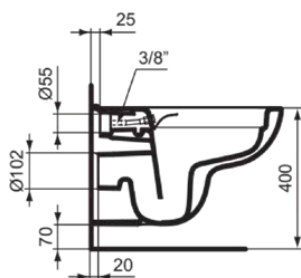

I.LIFE A

T481701

I.LIFE A | Wandcloset 360x540x330 mm in glanzend wit afwerking, CL1 volledige spoeling 5.9 - 6 l/min, horizontale afloop | CL1, RimLS+

Afbeelding & technische tekening

Algemene informatie

Productcategorie:	Toiletten
Producttype:	Wandcloset
Merk:	Ideal Standard
Collectie:	I.LIFE A
Ontwerper:	Palomba Serafini Associati
Colour:	01 - Glanzend Wit
Afwerking van het oppervlak:	glanzend
Hoogte (mm):	330
Breedte (mm):	360
Lengte / sprong (mm):	540
Bevestigingswijze:	Bevestigingsbouten
Nettogewicht (kg):	18.00
EAN-code:	8014140491484

Kenmerken

CL1: 5.9 - 6 l/min

RimLS+

Downloads

- [Installation Guide](#)
- [Spare Parts List](#)

Productnormen & certificeringen

Normen:	EN 997
Prestatieverklaring classificatie (DoP):	CL1-6A

Product specificaties

CL1 volledige spoeling maximaal (liter):	6
CL1 volledige spoeling minimaal (liter):	5.9
Kindertoilet:	Nee
Kleurcode:	01
Kleuromschrijving:	glanzend wit
Verborgen bevestiging:	Nee
Spoel type:	Diepspoel
Model voor mindervaliden:	Nee
Materiaal:	Keramisch
Materiaalkwaliteit:	Vitreous China
Positie uitlaat:	Midden
Oriëntatie uitlaat:	Horizontaal
Uitlaat zichtbaar:	Verborgen
PVD technologie:	Nee
Positie van de watertoevoer:	Achter
Verhoogd model:	Nee