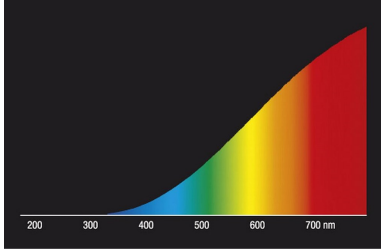

Eco Linear Double Ended R7s
DE 78MM ECO 230V 80W R7S BL
0022574