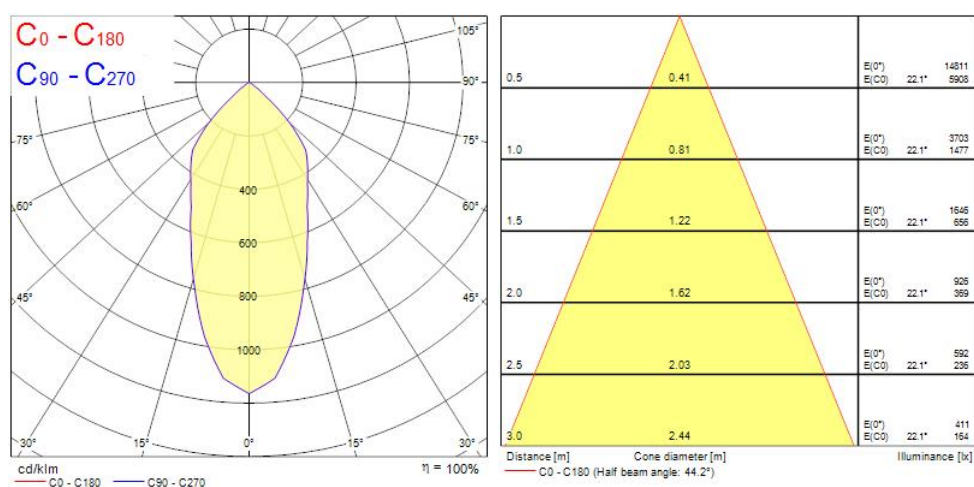

Concord

EXPOSPOT 90 TRIO HO RA90 3000K MB WHITE 2070105

Control gear mounting

Remote

Housing colour

White

IP rating

IP20

IK rating

IK02

Product EAN number

5025768701056

Warranty

5 years

Photometry

Technical drawings