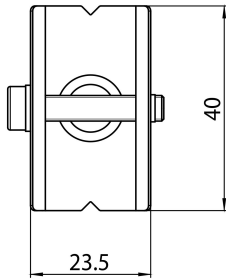

ONETRACK CLAMP+M6 GRIPPER ALU S-9000-P2/117 9200769

Technical drawings

Data table

GENERAL DATA

Product name	ONETRACK CLAMP+M6 GRIPPER ALU S-9000-P2/117
Technology	Accessory
General application	Museums & Galleries, Office
ETIM Class	EC000101
Warranty	5 years

ELECTRICAL DATA

Control gear required	No