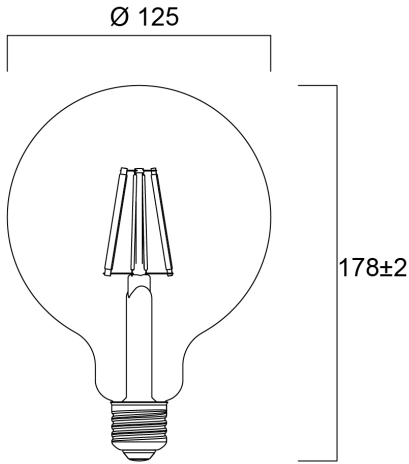

Technical drawings

Data table

GENERAL DATA

Product name	ToLEDo RT G125 V5 CL 1521LM 827 E27 SL
Technology	LED
Watt (Rated) (W)	11
Cap/Base	E27
Fixture rating	Open
Operating temperature range (°C)	-20°C...+40°C
Performance ambient temperature Tq (°C)	25
E-number FI	4740963
Warranty	3 years

OPTICAL DATA