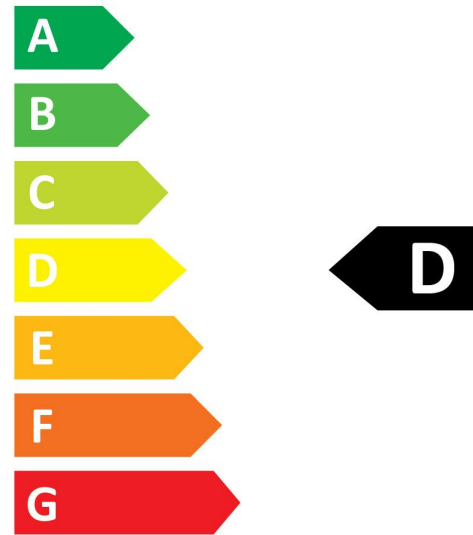

## Energy label

0029546

**11**  
kWh/1000h

0029546

**11**  
kWh/1000h

Light your world