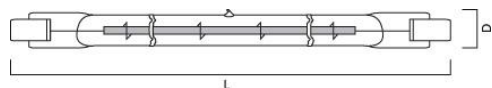

Technical drawings

Data table

GENERAL DATA

Product name	DE 78MM ECO 230V 48W R7S BL
Technology	Halogen
Watt (Rated) (W)	48
Cap/Base	R7s
Fixture rating	Enclosed
Warranty	2 years

OPTICAL DATA