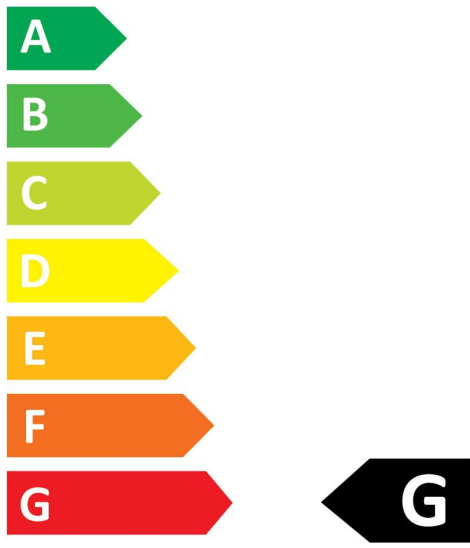

48
kWh/1000h

2019/2015