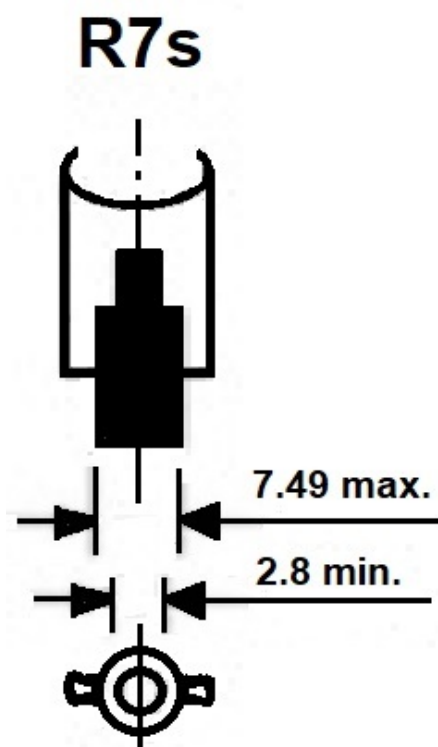

## Product Overview

Product name	DE 78MM ECO 230V 48W R7S BL
Technology	Halogen
Watt (Rated) (W)	48
Cap/Base	R7s
Fixture rating	Enclosed
Colour temperature (K)	2900
CRI (Ra)	100
Colour Variation Initial (SDCM)	N/A
Photobiological Risk Group	Not applicable
Wattage (W)	48
Product EAN number	5410288225722
Warranty	2 years

## Technical drawings

### PHYSICAL DATA

Nominal Product Length (mm)	80.3
Nominal Product Diameter (mm)	12
Max. Lamp Length (mm) - C/L	81
Max. Lamp Diameter (mm) - D	12
Weight (kg)	0.005