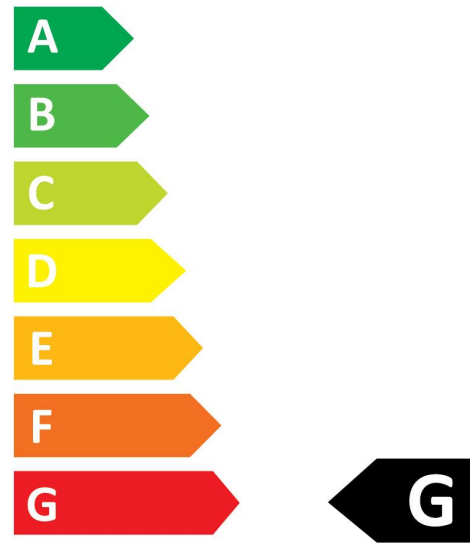

## Product Overview

Product name	DE 78MM ECO 230V 48W R7S BL
Technology	Halogen
Watt (Rated) (W)	48
Cap/Base	R7s
Fixture rating	Enclosed
Colour temperature (K)	2900
CRI (Ra)	100
Colour Variation Initial (SDCM)	N/A
Photobiological Risk Group	Not applicable
Wattage (W)	48
Product EAN number	5410288225722
Warranty	2 years

### GENERAL DATA

Product name	DE 78MM ECO 230V 48W R7S BL
Technology	Halogen
Watt (Rated) (W)	48
Cap/Base	R7s
Fixture rating	Enclosed
Warranty	2 years

## DE 78MM ECO 230V 48W R7S BL 0022572

Luminous flux (Rated) (lm)	700
Colour temperature (K)	2900
CRI (Ra)	100
Colour Variation Initial (SDCM)	N/A
Adjustable chromaticity	N
Photobiological Risk Group	Not applicable

## Energy label

0022572

**48**  
kWh/1000h

2019/2015

0022572

**48**  
kWh/1000h

2019/2015

Light your world