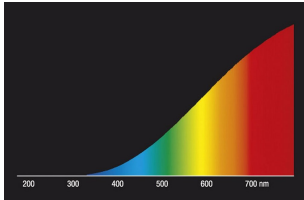

Eco Linear Double Ended R7s

DE 78MM ECO 230V 48W R7S BL
0022572

Lamp shape	Tube, double-ended
Type	Halogen
Cap/Base	R7s
Lamp finish	Clear
Fixture rating	Enclosed
General application	Education, Hospitality, Logistics & Industry, Museums & Galleries, Office, Residential & Consumer, Retail
ETIM Class	EC000038
Warranty	2 years
Luminous flux (lm)	700
Colour temperature (K)	2900
Light colour	Homelight
CRI (Ra)	100
Colour Variation Initial (SDCM)	N/A
Photobiological Risk Group	Not applicable
Wattage (W)	48
Dimmable	Yes
Dimming method	Mains: leading / trailing edge
Average life (Nominal) (h)	1500
Product EAN number	5410288225722

PHOTOMETRY

TECHNICAL DRAWINGS