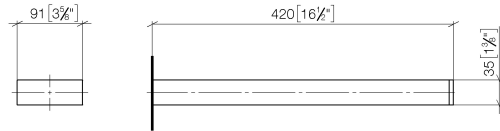

**Towel bar in two parts non-swivel - Chrome**

SERIES SPECIFIC

83 210 780 Product version from 3/12/2018

- width 90mm
- height 35 mm
- 420mm projection

	Chrome	83 210 780-00
	Brushed Platinum	83 210 780-06
	Platinum	83 210 780-08
	Dark Chrome	83 210 780-19
	Brushed Light Gold (PVD)	83 210 780-27
	Brushed Durabrass (23kt Gold)	83 210 780-28
	Brushed Gold (PVD)	83 210 780-37
	Brushed Dark Brass (PVD)	83 210 780-39
	Brushed Bronze (PVD)	83 210 780-42
	Brushed Dark Bronze (PVD)	83 210 780-43
	Brushed Champagne (22kt Gold)	83 210 780-46
	Champagne (22kt Gold)	83 210 780-47
	Brushed Dark Platinum	83 210 780-99

83 210 780 Product version from 3/12/2018

mm [inches]

## Towel bar in two parts non-swivel - Chrome

SERIES SPECIFIC

83 210 780 Product version from 3/12/2018

Parts for other  
finishes can be found  
here: Brushed  
Platinum