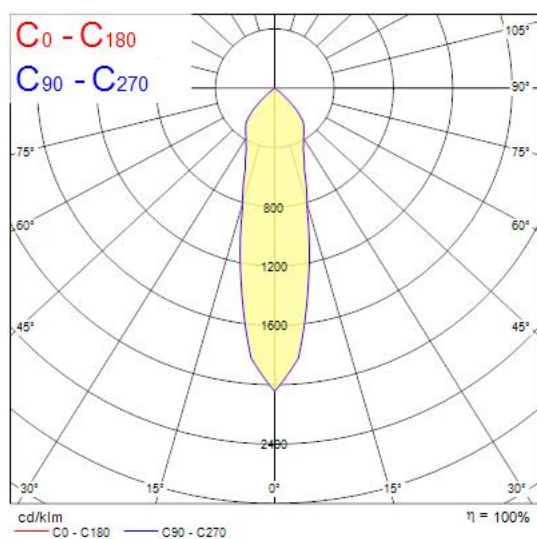

Concord

EXOSPOT 90 TRIO HO RA90 3000K NB WHITE 2070104

Control gear mounting	Remote
Housing colour	White
IP rating	IP20
IK rating	IK02
Product EAN number	5025768701049
Warranty	5 years

Photometry