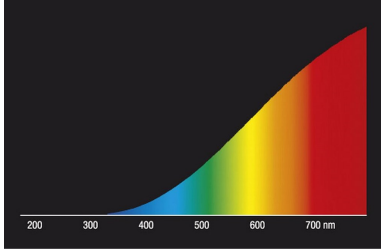

Eco Linear Double Ended R7s
DE 78MM ECO 230V 48W R7S BL
0022572