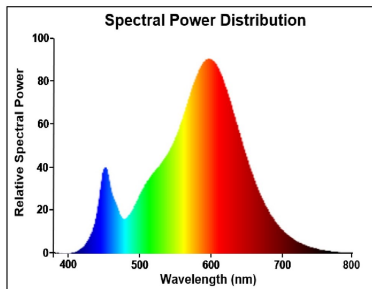

ToLEDo Retro G120

ToLEDo RT G125 V5 CL 1521LM 827 E27 SL

0029546

DUN14 (outer)	15410288295463
Units per outer package	6
Packaging outer length / height (cm)	20.0
Packaging outer width (cm)	80.3
Packaging outer depth (cm)	13.5

Safety data

Optimal operating condition (°C)	-20-40
Breakage cleaning instructions	Not applicable
Special purpose lamp	No
Dry applications use only	Yes
Suitable for household illumination	Yes
Safety message	Not Suitable for totally enclosed fixtures

PHOTOMETRY