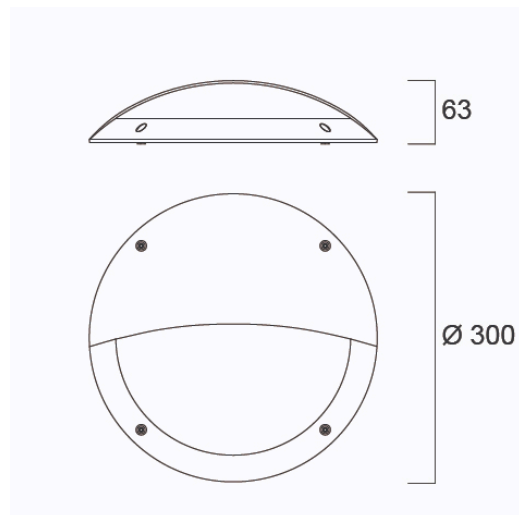

START SURFACE IP66 300MM EYELID BLK

Item No: 0049342

SYLVANIA

START

Eyelid accessory for Start Surface IP66 300mm diameter - black colour

Technical Assets

Dimensions (mm)

Photometrics

START SURFACE IP66 300MM EYELID BLK

Item No: 0049342

SYLVANIA

General data

Product name	START SURFACE IP66 300MM EYELID BLK
Technology	Accessory
Accessory type	Decorative
Housing	PC Polycarbonate
Environment	Indoor, Outdoor
General application	Hospitality
ETIM Class	EC002557
E-number FI	4274706
E-number SE	7505136
Warranty	5 years

Physical data

Housing colour	RAL 9011 - Graphite black
Weight (kg)	0.155

Packaging

Product EAN number	5410288493428
Packaging single length / height (cm)	30.2
Packaging single width (cm)	30.5
Packaging single depth (cm)	7.5
DUN14 (inner)	15410288493425
Units per outer package	8
Packaging outer length / height (cm)	63.0
Packaging outer width (cm)	32.0
Packaging outer depth (cm)	31.0

Safety data

Glow Wire Test (°C)	650
---------------------	-----