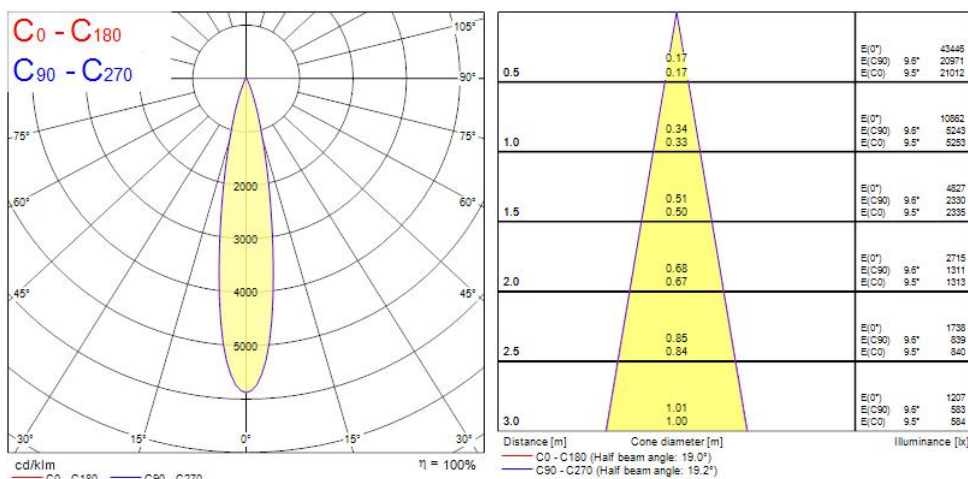

Concord

CONCORD BEACON 3000K SM NARROW DALI WHITE 2062542

Correlated colour temperature (k)	3000
Light colour	Warm White
CRI (Ra)	97
Colour Variation Initial (SDCM)	2
Beam Angle (°)	19
Photobiological Risk Group	RG1
Total power consumption (W)	18
Electrical protection	Class II
Control gear type	LED driver constant current
Dimmable	Yes
Minimum dimming level (%)	1
Housing colour	RAL 9016 - Traffic white / Bezel
IP rating	IP20
IK rating	IK02
Product EAN number	5025768625420
Warranty	5 years
Dimming method	DALI
Useful luminous flux (#use)	1775

Photometry