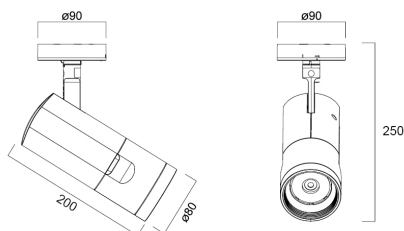

Product Overview

Product name	CONCORD BEACON 3000K SM NARROW DALI WHITE
Technology	LED
Cap/Base	N/A
Housing	Aluminium
Mount	Ceiling surface mounting, Wall surface mounted
Fixture rating	Enclosed
General application	Museums & Galleries, Retail, Hospitality
ETIM Class	EC001744
Fixture luminous flux (lm)	1850
Luminaire efficacy (lm/W)	103
LOR (%)	100

Photometry

Concord

CONCORD BEACON 3000K SM NARROW DALI WHITE 2062542

Technical drawings

Data table

GENERAL DATA

Product name	CONCORD BEACON 3000K SM NARROW DALI WHITE
Technology	LED
Cap/Base	N/A
Housing	Aluminium
Mount	Ceiling surface mounting, Wall surface mounted
Fixture rating	Enclosed
General application	Museums & Galleries, Retail, Hospitality
Operating temperature range (°C)	-10°C...+35°C
ETIM Class	EC001744
Warranty	5 years

PACKAGING

Product EAN number	5025768625420
Packaging single length / height (cm)	30.5
Packaging single width (cm)	13.5
Packaging single depth (cm)	20.5
DUN14 (inner)	05025768625420
Units per outer package	1
Packaging outer length / height (cm)	30.5
Packaging outer width (cm)	13.5
Packaging outer depth (cm)	20.5