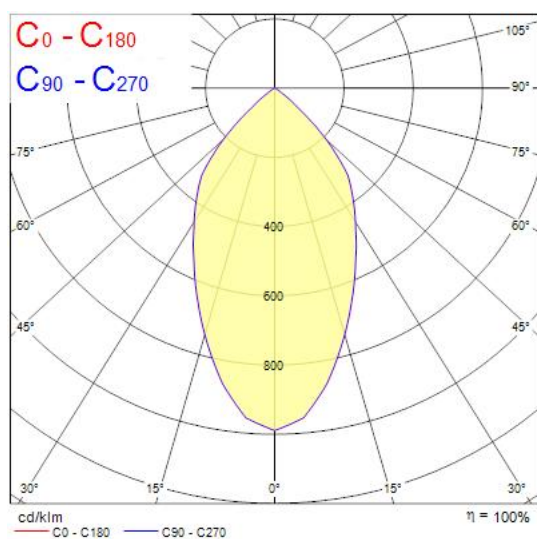

Concord

EXPOSPOT 90 DUO HO RA90 4000K WB WHITE 2070102

Control gear mounting	Remote
Housing colour	White
IP rating	IP20
IK rating	IK02
Product EAN number	5025768701025
Warranty	5 years

Photometry