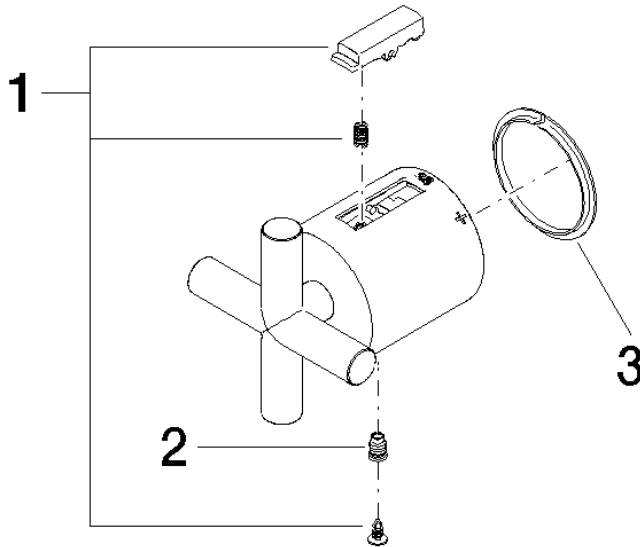

90 17 33 022 00 Product version from 4/1/2025

Parts for other finishes can be found here: [Chrome](#)

Spare parts list

No.	Item Number	Name	Quantity used	Delivery time
3	90 28 10 193 00 90	Support ring for thermostat handle -	1.00	14
1	90 21 33 011 00-13	Repair kit for thermostat handle - black	1.00	14
2	90 31 11 517 00 90	Bolt for thermostat handle M5 -	1.00	14