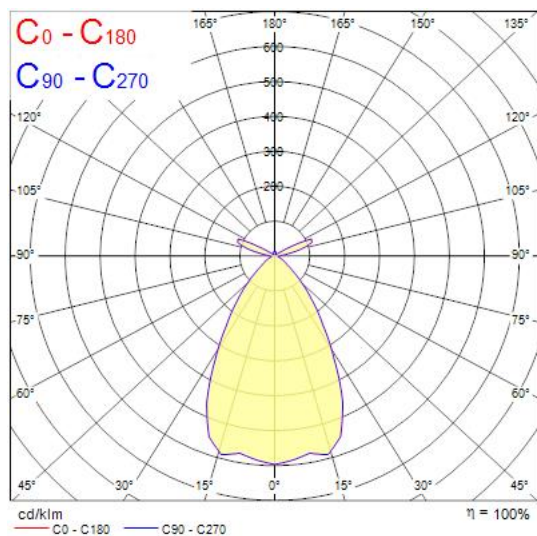

Concord

EQUINOX 165 2300 930 DALI 2059948

Housing colour	RAL 9016 - Traffic white / Bezel
IP rating	IP20
IK rating	IK02
Product EAN number	5025768599486
Warranty	5 years

Photometry