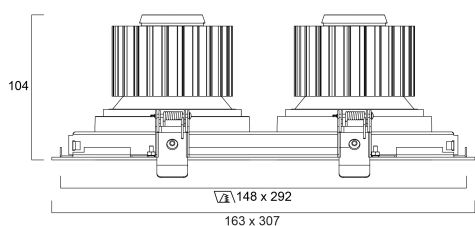

Technical drawings

Data table

GENERAL DATA