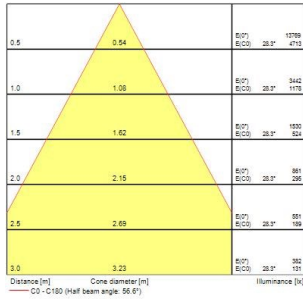

Expospot 90 cardan square EXPOSPOT 90 DUO HO RA90 4000K WB WHITE 2070102

TECHNICAL DRAWINGS