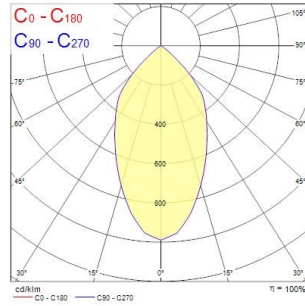

Expospot 90 cardan square EXPOSPOT 90 DUO HO RA90 4000K WB WHITE 2070102

TECHNICAL DRAWINGS