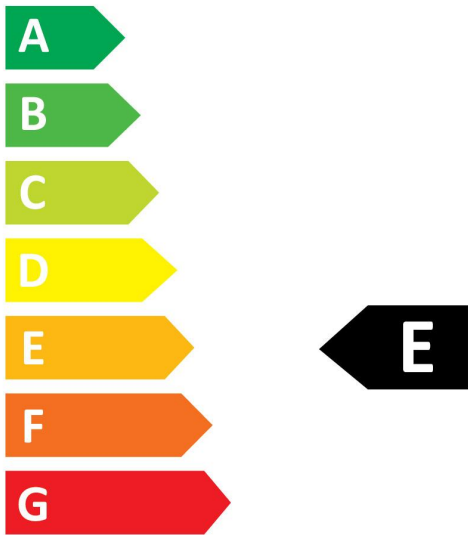

## Energy label

0029545

8  
kWh/1000h

2019/2015

0029545

8  
kWh/1000h

2019/2015

Light your world