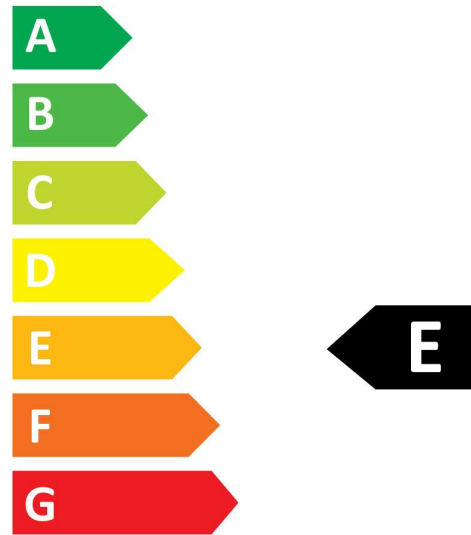

## Energy label

0029545

8  
kWh/1000h

2019/2015

0029545

8  
kWh/1000h

2019/2015

Light your world