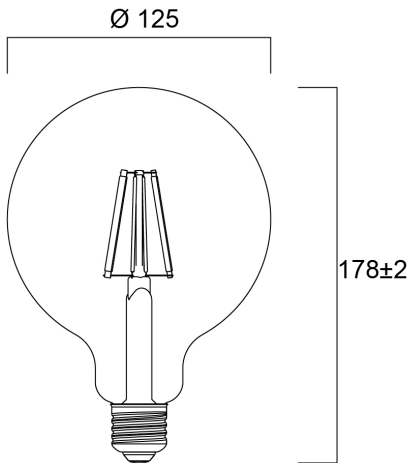

Technical drawings

Data table

GENERAL DATA

Product name	ToLEDo RT G125 V5 CL 1055LM 827 E27 SL
Technology	LED
Watt (Rated) (W)	8
Cap/Base	E27
Fixture rating	Open
Operating temperature range (°C)	-20°C...+40°C
Performance ambient temperature Tq (°C)	25
E-number FI	4740962
Warranty	3 years

OPTICAL DATA