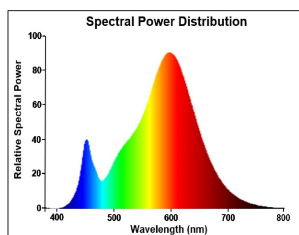

PHOTOMETRY