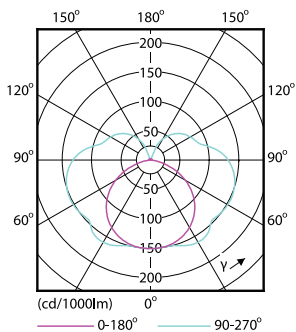

## Maatschets

Product	D	C
CorePro R7S 118mm 14-100W 840 D	29 mm	118 mm

## Fotometrische gegevens

Spectral Power Distribution Colour - CorePro R7S 118mm 14-100W 840 D

General uniform lighting - CorePro R7S 118mm 14-100W 840 D

Light Distribution Diagram - CorePro R7S 118mm 14-100W 840 D