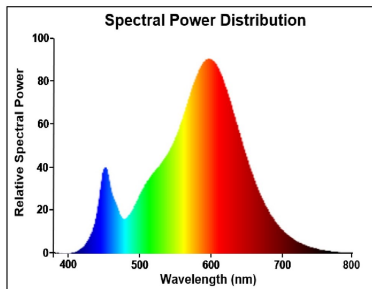

ToLEDo Retro G120

ToLEDo RT G125 V5 CL 1055LM 827 E27 SL

0029545

DUN14 (outer)	15410288295456
Units per outer package	6
Packaging outer length / height (cm)	20.0
Packaging outer width (cm)	80.3
Packaging outer depth (cm)	13.5

Safety data

Optimal operating condition (°C)	-20-40
Breakage cleaning instructions	Not applicable
Special purpose lamp	No
Dry applications use only	Yes
Suitable for household illumination	Yes
Safety message	Not Suitable for totally enclosed fixtures

PHOTOMETRY