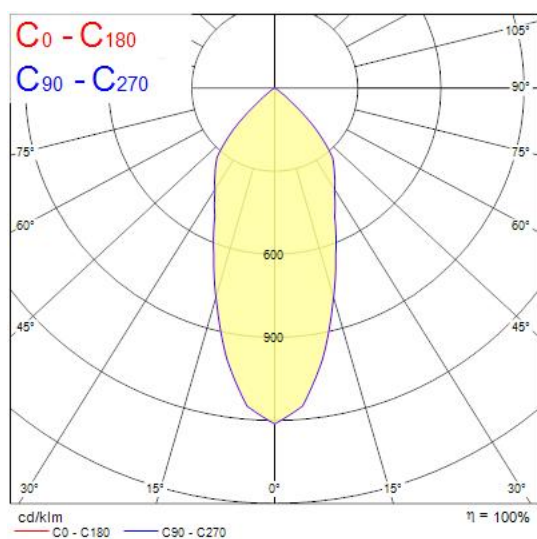

Concord

EXPOSPOT 90 DUO HO RA90 4000K MB WHITE 2070101

Control gear mounting	Remote
Housing colour	White
IP rating	IP20
IK rating	IK02
Product EAN number	5025768701018
Warranty	5 years

Photometry