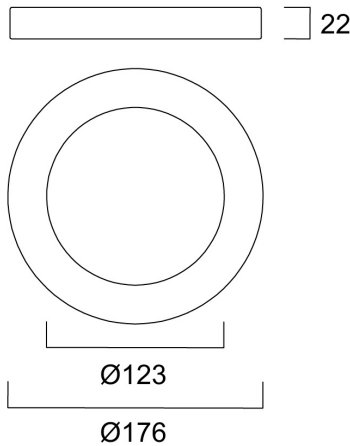

BRUSHED CHROME BEZEL 176

Item No: 0053153

SYLVANIA

START

**CE UK
CA**

Brushed Chrome bezel as an optional accessory for START Downlight 5in1 . Can be attached to the product in a few seconds with the help of the twist and lock mechanism

Technical Assets

Dimensions (mm)

Photometrics

General data

Product name	BRUSHED CHROME BEZEL 176
Technology	LED
Type of accessory	Front ring
General application	Residential & Consumer
ETIM Class	EC002557
E-number FI	4278435
Warranty	3 years

Physical data

Nominal Product Height (mm)	22
Nominal Product Diameter (mm)	176
Weight (kg)	0.118

BRUSHED CHROME BEZEL 176

Item No: 0053153

SYLVANIA

Packaging

Product EAN number	5410288531533
Packaging single length / height (cm)	18.1
Packaging single width (cm)	2.7
Packaging single depth (cm)	18.1
DUN14 (inner)	15410288531530
Units per outer package	40
Packaging outer length / height (cm)	37.7
Packaging outer width (cm)	29.3
Packaging outer depth (cm)	38.8