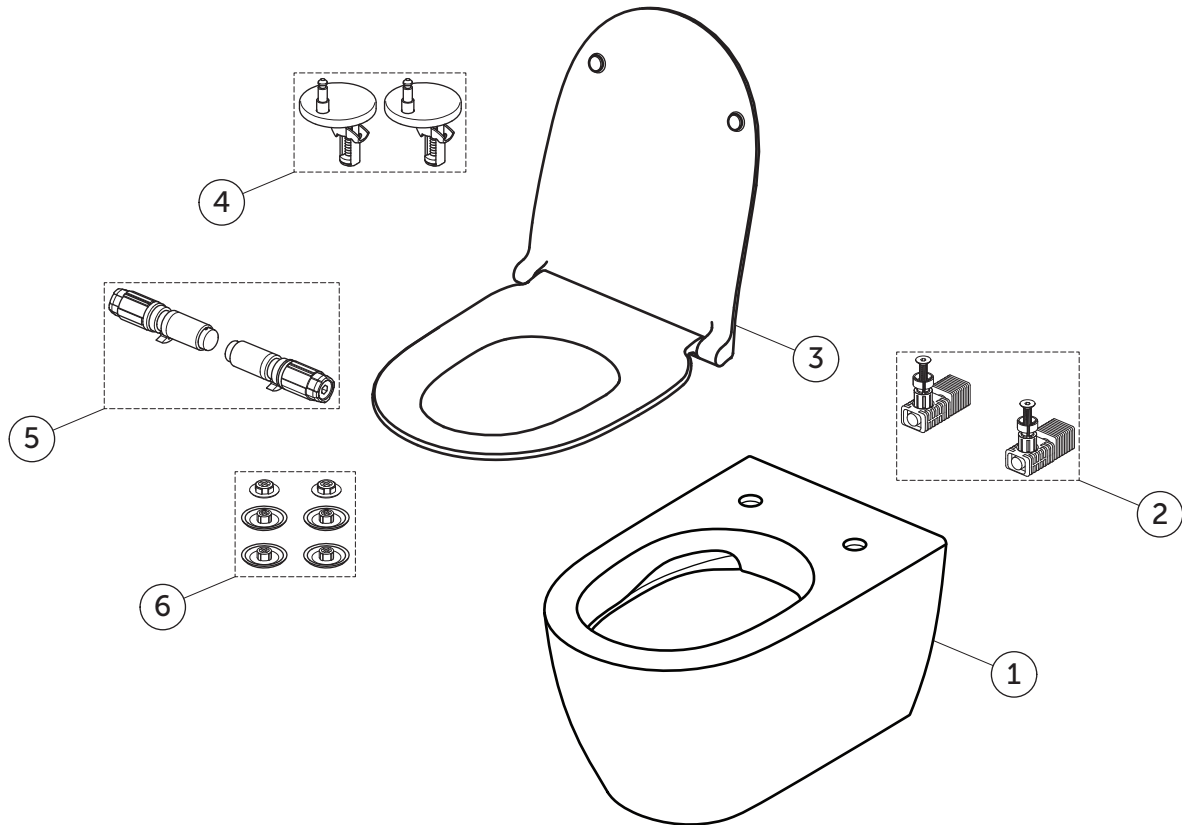

SPARE PARTS

Wall Hung Bowl
HF; VX; S&C; SW; SC

T572601

I.LIFE ○

Item	Description	Spare Code
1	IS I.LIFE ○ WHG BOWL HF VX	T568001
2	SP EASYFIX+ WHG BOWL TOP FIXATION FULL KIT	TR16667
3	IS I.LIFE ○ SEAT&CVR SW SCL WHITE	T572401
4	TOILET SEAT HINGE PACK INTEGRATED TOPFIX	WV04367
5	TOILET SEAT DAMPER 18 MM BS ZP34 SW	WV04567
6	TOILET SEAT BUFFERS 6 PCS BS0713+S0712	EW02467

Ideal Standard