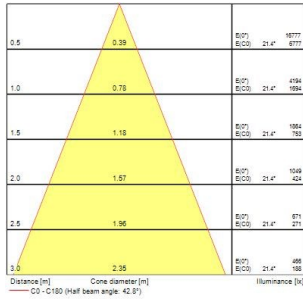

Expospot 90 cardan square

EXPOSPOT 90 DUO HO RA90 4000K MB WHITE
2070101

TECHNICAL DRAWINGS