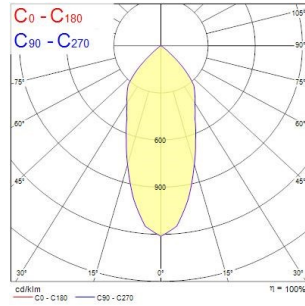

Expospot 90 cardan square

EXPOSPOT 90 DUO HO RA90 4000K MB WHITE
2070101

TECHNICAL DRAWINGS